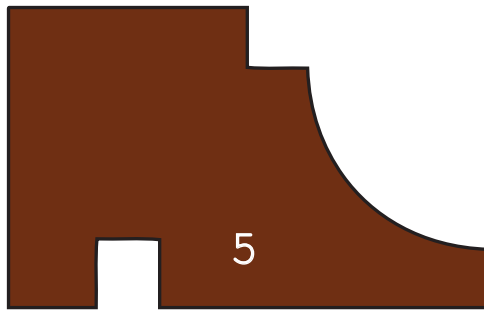

$1-1/4 \times 2$
(1.25" x 2.0")