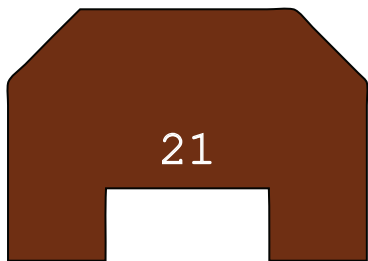

1-1/2 x 6
(1.5" x 6.0")

3-1/2 x 2-9/32
(3.25" x 2.28125")

2-3/4 x 2-3/4
(2.75" x 2.75")

2 x 3-1/2
(2.0" x 3.5")

Images shown to scale

HAND RAILS

Custom Hardwood
Mouldings from
Ponders Hollow

www.PondersHollow.com

17

$1-19/32 \times 1-3/4$
(1.59375" x 1.75")

18

$1-27/64 \times 1-1/2$
(1.421875" x 1.5")

19

$2-3/8 \times 7-7/8$
(2.375" x 7.875")

21

$1-3/4 \times 2-1/2$
(1.75" x 2.5")

22

$1-1/2 \times 3-1/16$
(1.5" x 3.0625")

24

$2-7/16 \times 2-3/4$
(2.4375" x 2.75")

Images shown to scale

HAND RAILS

Custom Hardwood
Mouldings from
Ponders Hollow

www.PondersHollow.com

25

$1\text{-}1/2 \times 8$
(1.5" x 8.0")

26

$1\text{-}1/4 \times 1\text{-}1/2$
(1.25" x 1.5")

Images shown to scale